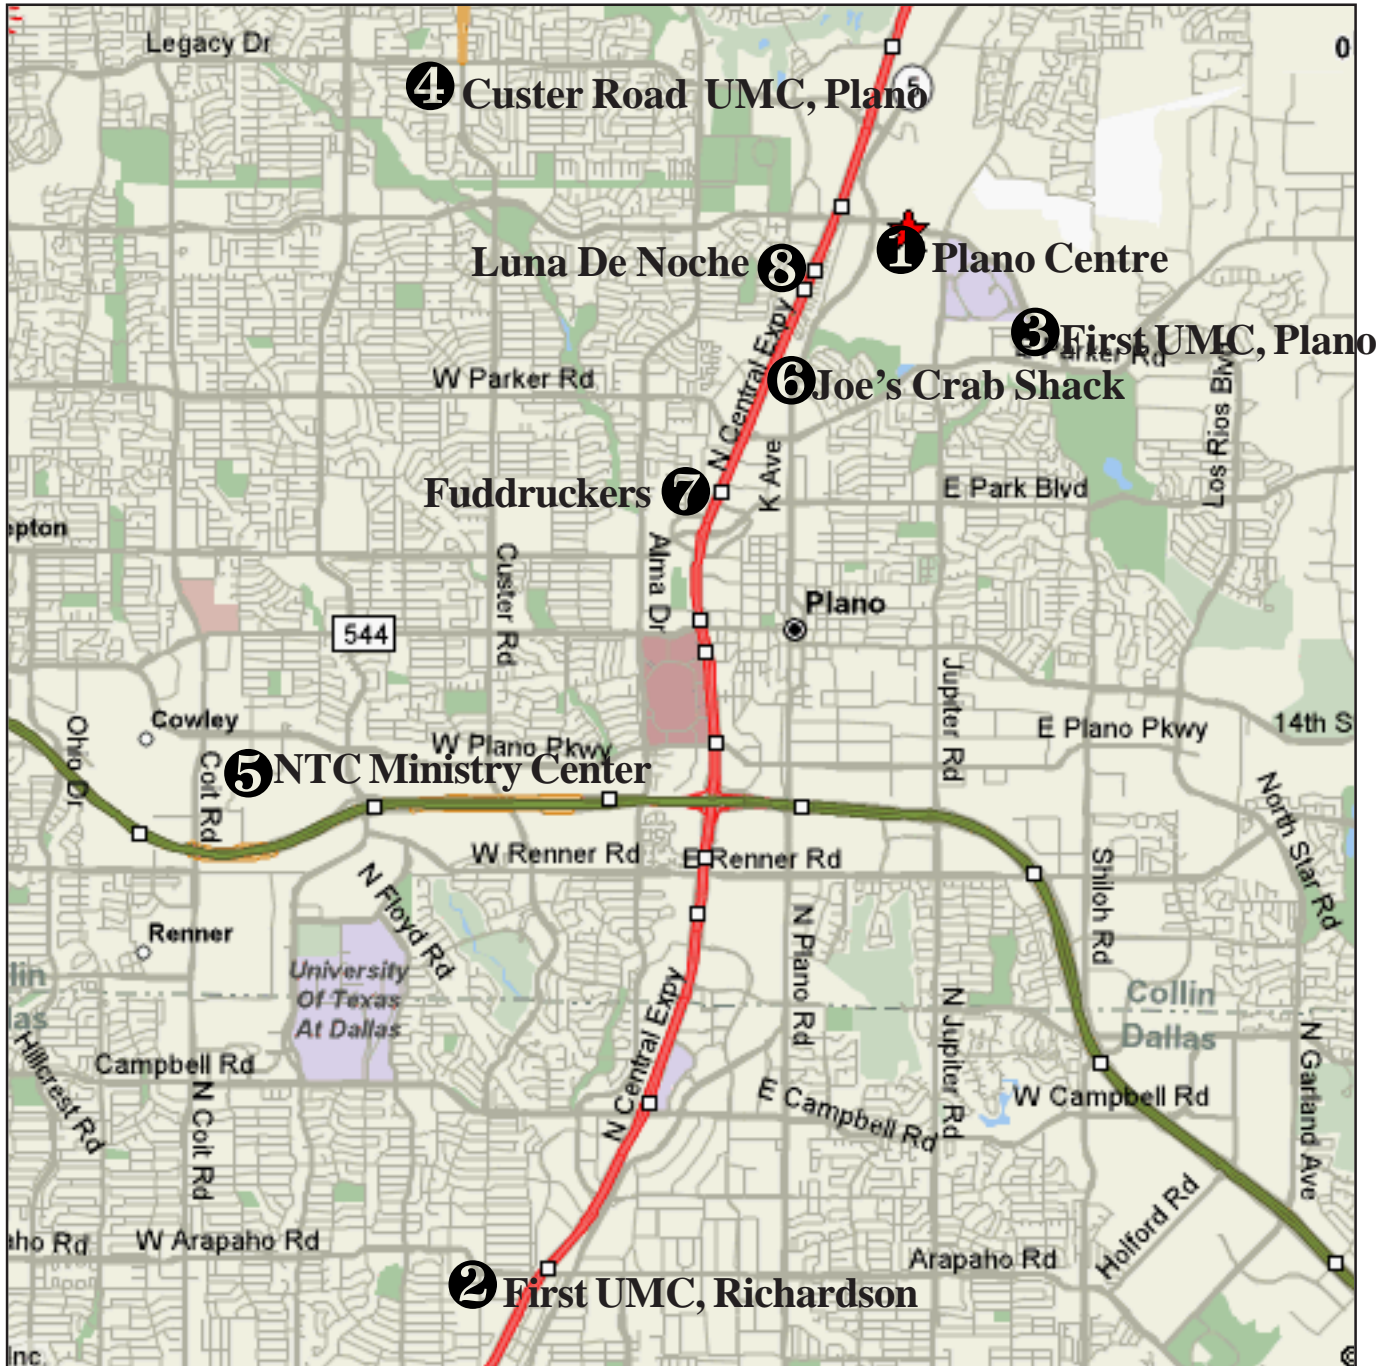

Locations

North Texas Annual Conference

Locations and Directions

- ①** **Plano Centre • 2000 E. Spring Creek Parkway, Plano • 972-422-0296**
From US 75 North Central Expressway, exit at Spring Creek Parkway, east to Plano Centre.
- ②** **First UMC, Richardson • 503 N. Central Expressway • 972-235-8385**
From US 75 North Central Expressway, exit at Arapaho Road, west to Service Road, south to Church.
- ③** **First UMC, Plano • 3160 E. Spring Creek Parkway, Plano • 972-423-4506**
From US 75 North Central Expressway, exit at Spring Creek Parkway, east to Church.
- ④** **Custer Road UMC, Plano • 6601 Custer Road, Plano • 972-618-3450**
From US 75 North Central Expressway, exit at Spring Creek Parkway, west to Custer Road, north to Church.
- ⑤** **NTC Ministry Center • 500 Maplelawn Drive, Plano • 972-490-3438**
From US 75 North Central Expressway, exit westbound to SR 190 (Pres. George Bush Turnpike), exit at Coit Road, north 1 block to Mapleshade Lane, east to Maplelawn Drive, and north to NTC Ministry Center. Or, from Plano Centre at Spring Creek Parkway, west to Custer Road, south to West Plano Parkway, west to Coit Road, south to Mapleshade Lane, east to Maplelawn Drive, north to NTC Ministry Center.
- ⑥** **Joe's Crab Shack • 3320 N. Central Expressway, Plano • 972-423-2800**
From Spring Creek Parkway, south on Ave. K (Hwy 5), west on Parker Road, North on Service Road US 75, exit to restaurant.
- ⑦** **Fuddruckers • 2205 N. Central Expressway, Plano • 972-881-1890**
From Spring Creek Parkway, west to US 75 North Central Expressway, south on Service Road, exit to restaurant before Park Blvd.
- ⑧** **Luna De Noche • 3937 N. Central Expressway, Plano • 972-509-5757**
From Spring Creek Parkway, west to US 75 North Central Expressway, south on Service Road, exit to restaurant before Parker Road.

North Texas Annual Conference